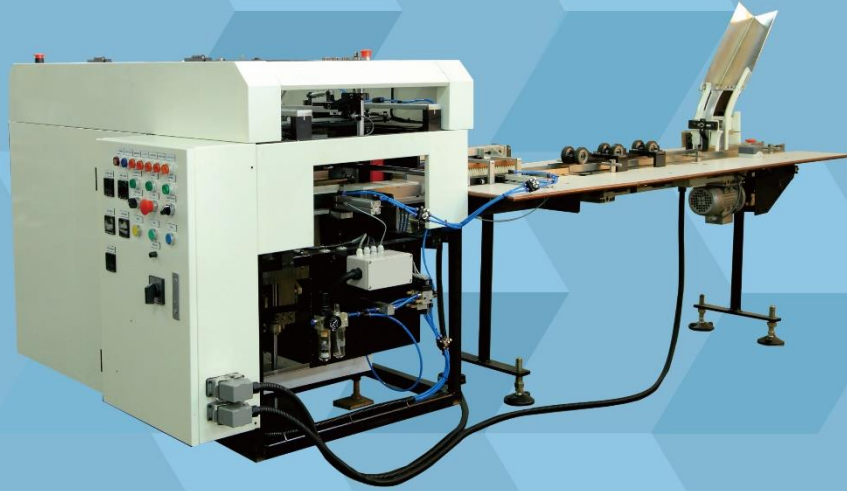

OVER WRAPPER MACHINE

18 Howard Road, #08-03
 Novelty BizCentre
 Singapore 369585
 Tel : +65 6909 1963 | BRN : 201730513C
 E : enquiry@utm.sg

OVER WRAPPER MACHINE	
Machine Model :	Over Wrapper Naked Type
Speed :	20 - 25 boxes / min

OVER WRAPPER MACHINE (Front In-Feed)

18 Howard Road, #08-03
 Novelty BizCentre
 Singapore 369585
 Tel : +65 6909 1963 | BRN : 201730513C
 E : enquiry@utm.sg

OVER WRAPPER MACHINE (Front In-Feed)	
Machine Model :	Over Wrapper Front In-Feed
Speed :	25 Box Per Minute
Power Requirement :	2 KVA